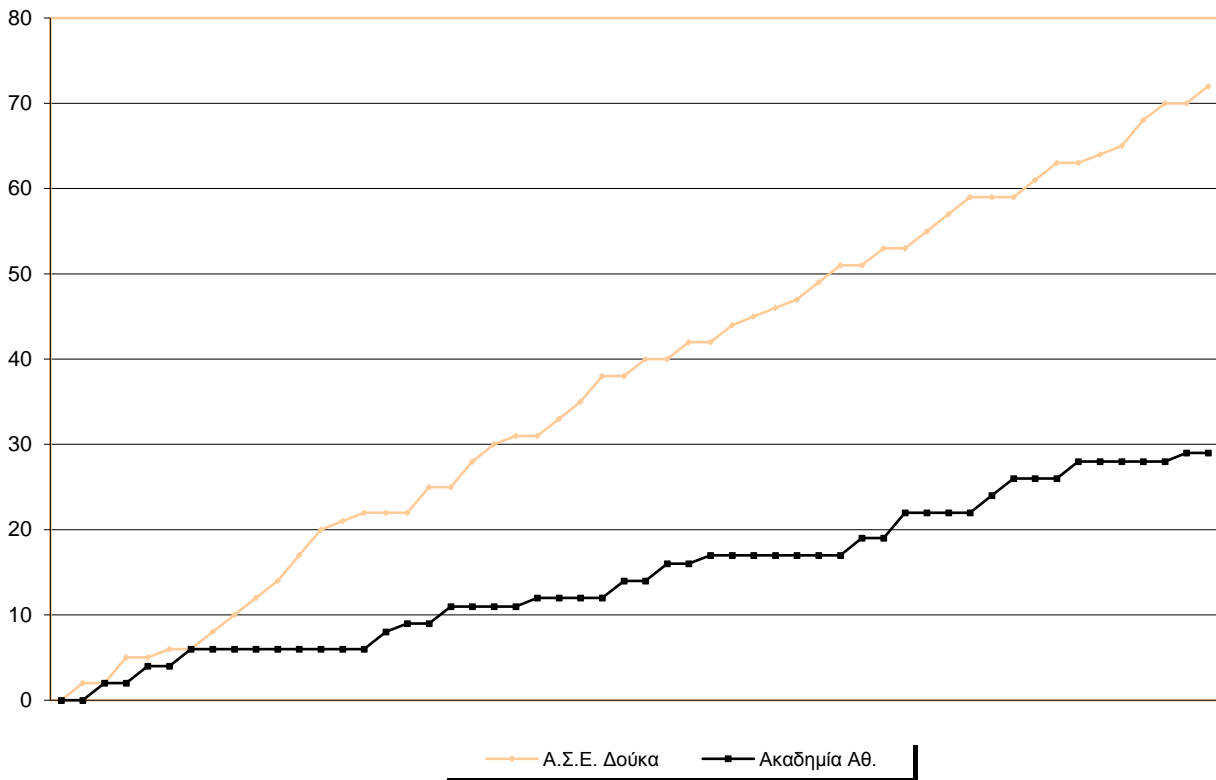

Ακαδημία Αθ.

#	Player	Pts	-	3s
16		0	-	0
18		0	-	0
6		1	-	0
17		5	-	0
8		0	-	0
19		0	-	0
10		10	-	0
11		5	-	0
24		0	-	0
13		0	-	0
14		0	-	0
15		8	-	1

Fastbreak Pts

Turnover Pts

Second Chance Pts

NOTES

Blank area for notes.

GRAPHIC STATS

SCORE EVOLUTION

SCORE DIFFERENCE

LARGEST SCORING RUN

LARGEST LEAD