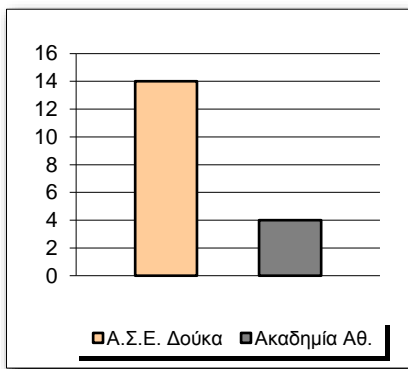

Ακαδημία Αθ.

#	Player	Pts	-	3s
16		0	-	0
18		0	-	0
6		1	-	0
17		5	-	0
8		0	-	0
19		0	-	0
10		10	-	0
11		5	-	0
24		0	-	0
13		0	-	0
14		0	-	0
15		8	-	1

Fastbreak Pts

Turnover Pts

Second Chance Pts

NOTES

Blank area for notes.

GRAPHIC STATS

SCORE EVOLUTION

SCORE DIFFERENCE

LARGEST SCORING RUN

LARGEST LEAD