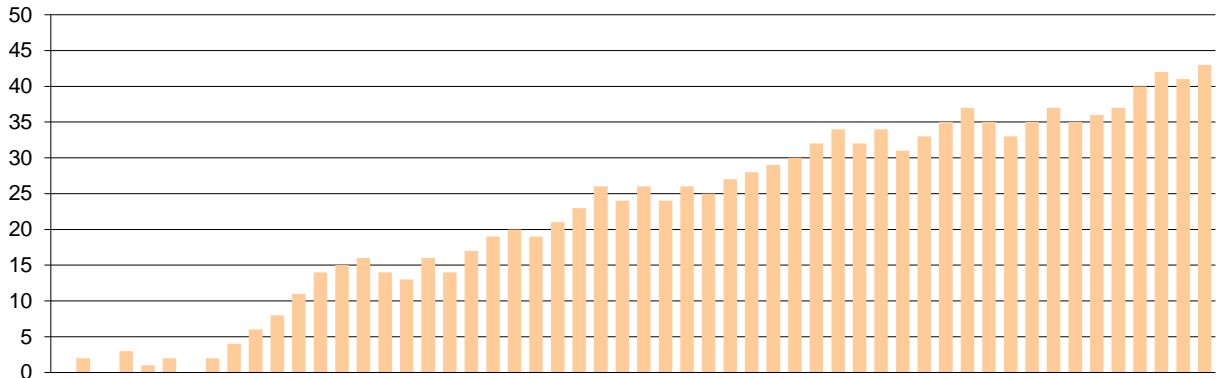

Ακαδημία Αθ.

#	Player	Pts	-	3s
16		0	-	0
18		0	-	0
6		1	-	0
17		5	-	0
8		0	-	0
19		0	-	0
10		10	-	0
11		5	-	0
24		0	-	0
13		0	-	0
14		0	-	0
15		8	-	1

Fastbreak Pts

Turnover Pts

Second Chance Pts

NOTES

Blank area for notes.

GRAPHIC STATS

SCORE EVOLUTION

SCORE DIFFERENCE

LARGEST SCORING RUN

LARGEST LEAD